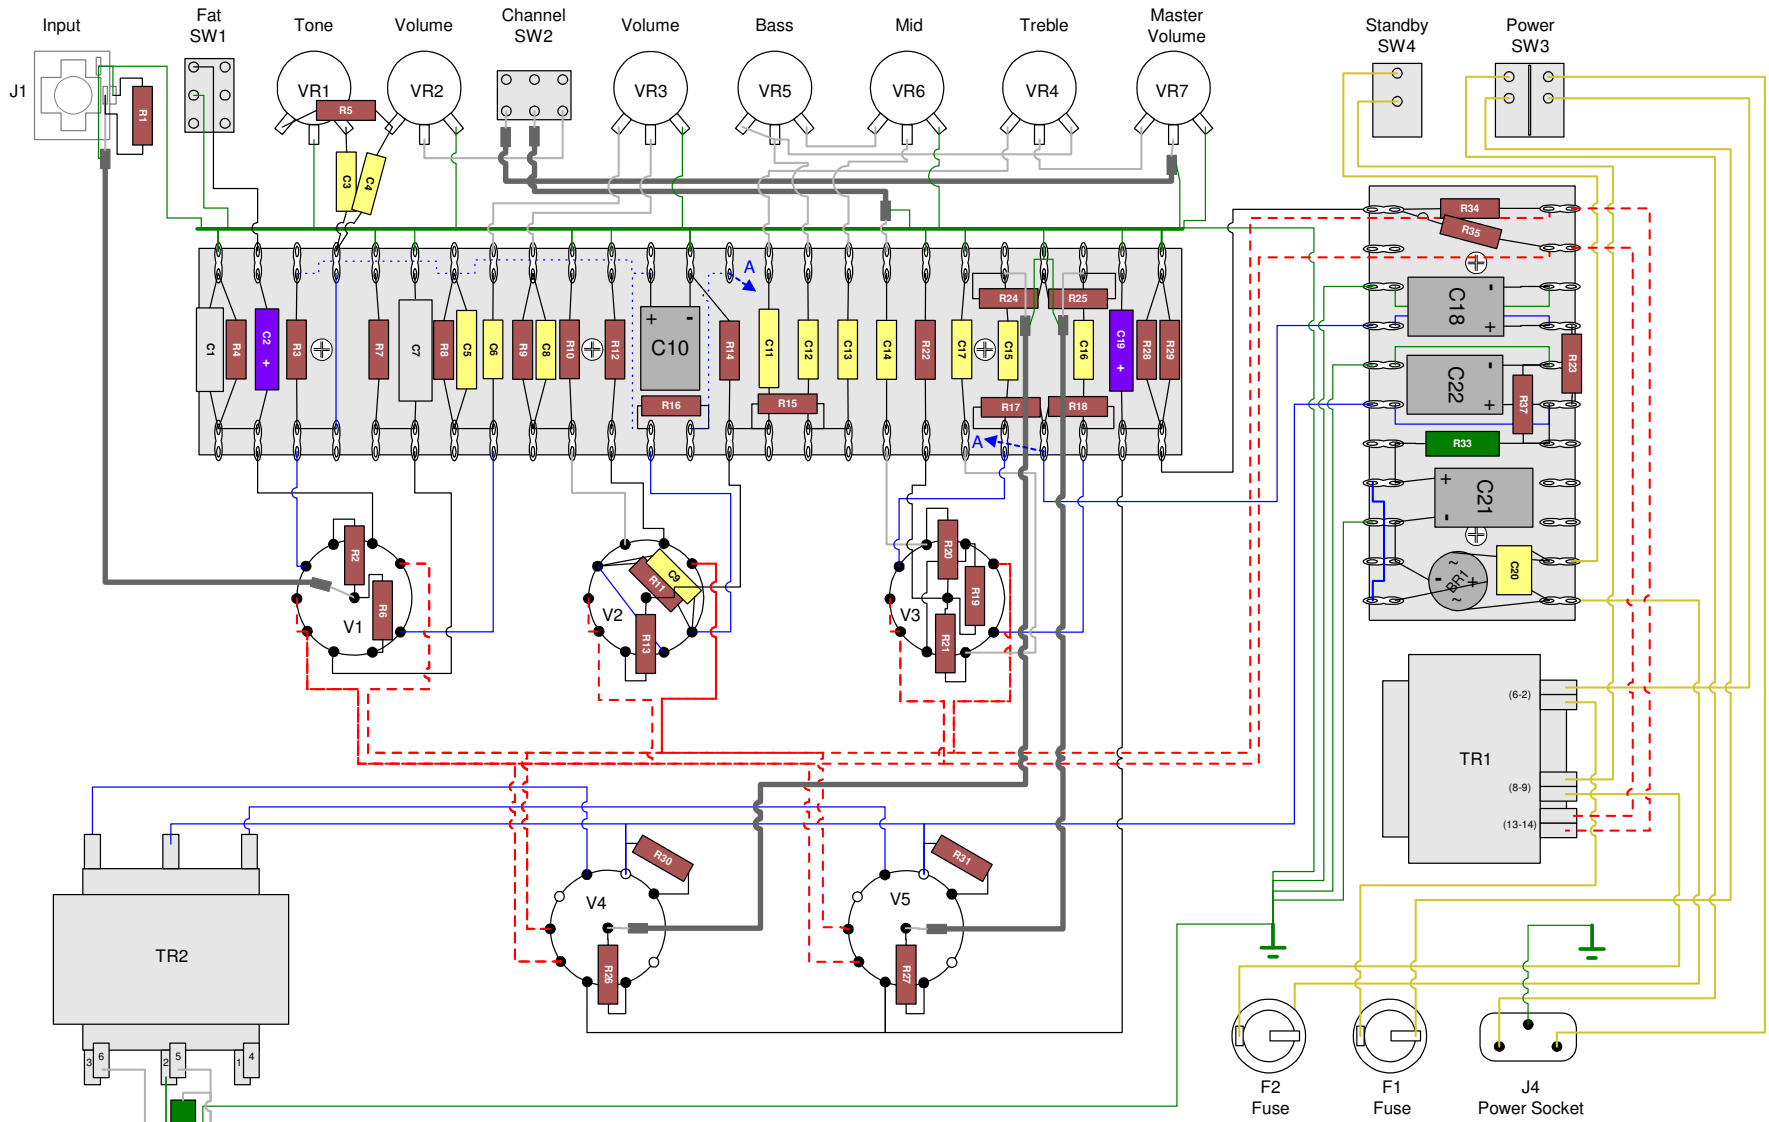

<h1>MADAMP M15Mk1</h1>	
	28.05.06
2 Channel british Preamp	
COPYRIGHT MADAMP / Martin Adams 2006	
Rev 2.5	Sheet 1 of 2

All Voltages measured with respect to ground (except heater voltage) at No-Load Conditions, Voltages may vary +/- 5%

MADAMP M15Mk1	
28.06.06	
Power Amp & Supply 15W	
COPYRIGHT MADAMP / Martin Adams 2006	
Rev 2.5	Sheet 2 of 2

- White Signal
- Black Cathode
- Blue Anode
- Green Ground
- Red/White Heating
- Grey Shielded
- Yellow Power

MADAMP M15Mk1	
2 Channel 15W Amplifier	28.05.2006
COPYRIGHT MADAMP / Martin Adams 2006	
Layout Plan	
Rev 2.5	Seite 1 of 1

all numbers in mm

MADAMP M15Mk1	
2 Channel 15W Amp	28.05.2006
COPYRIGHT MADAMP / Martin Adams 2006	
Drilling Plan	
Rev 2.5	Seite 1 von 1