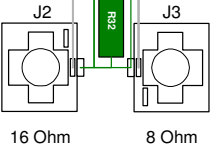

- White   Signal
- Black   Cathode
- Blue   Anode
- Green   Ground
- Red/White Heating
- Grey   Shielded
- Yellow   Power

MADAMP M15Mk1	
2 Channel 15W Amplifier	28.05.2006
COPYRIGHT MADAMP / Martin Adams 2006	
Layout Plan	
Rev 2.5	Seite 1 of 1