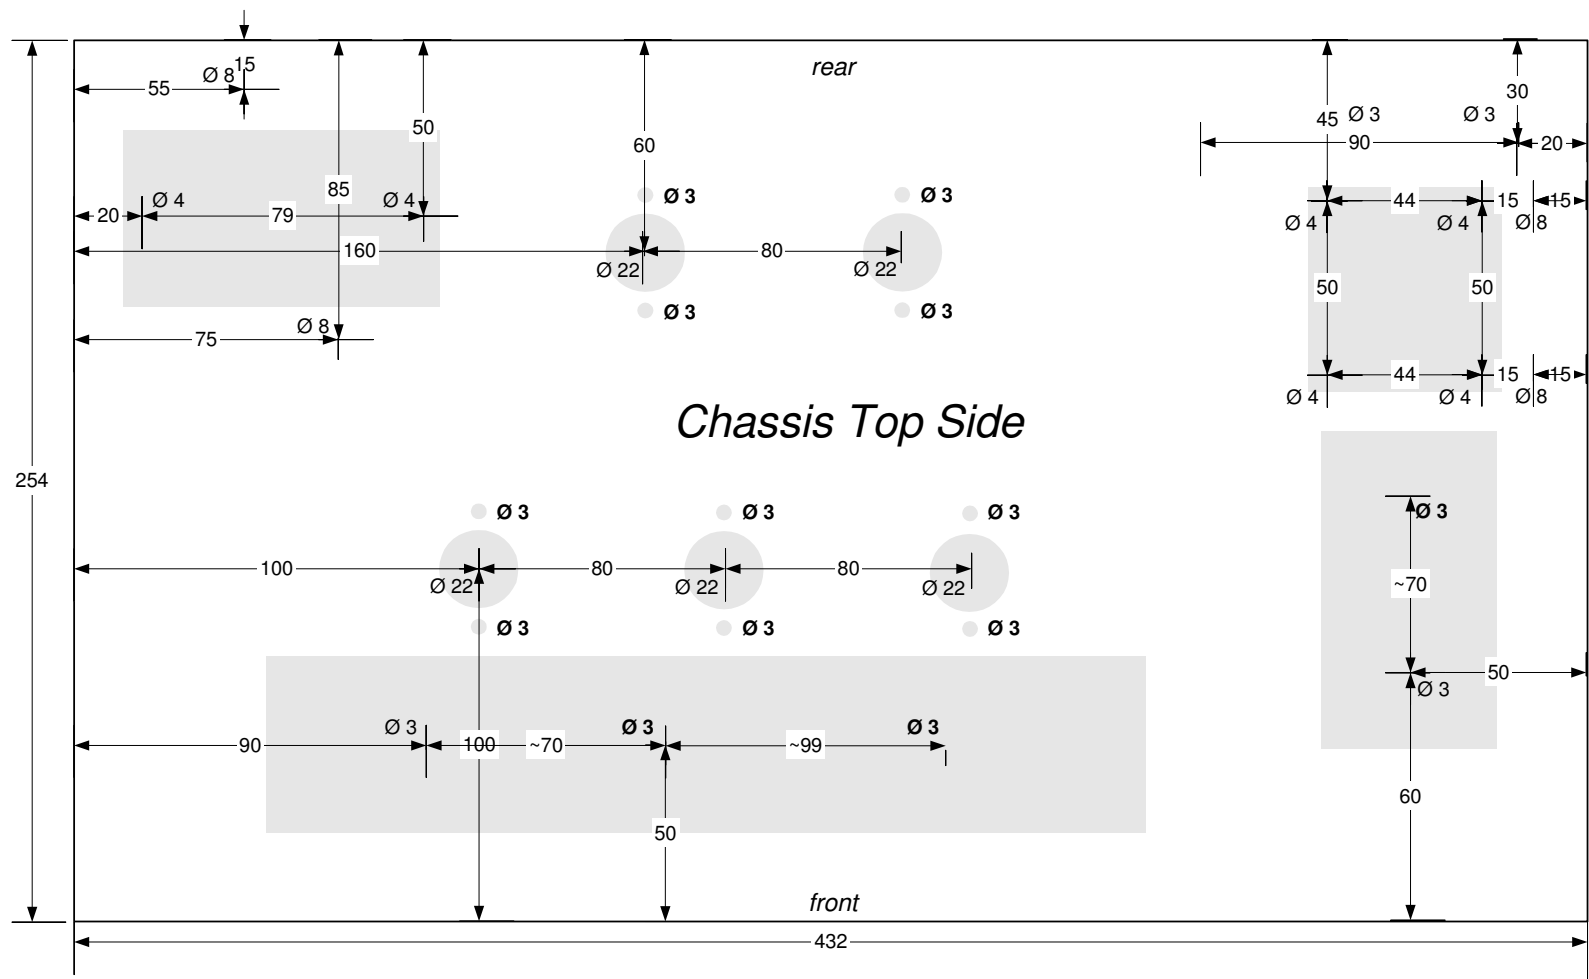

<h1>MADAMP M15Mk1</h1>	
	28.05.06
2 Channel british Preamp	
COPYRIGHT MADAMP / Martin Adams 2006	
Rev 2.5	Sheet 1 of 2

All Voltages measured with respect to ground (except heater voltage) at No-Load Conditions, Voltages may vary +/- 5%

MADAMP M15Mk1	
28.06.06	
Power Amp & Supply 15W	
COPYRIGHT MADAMP / Martin Adams 2006	
Rev 2.5	Sheet 2 of 2

- White Signal
- Black Cathode
- Blue Anode
- Green Ground
- Red/White Heating
- Grey Shielded
- Yellow Power

MADAMP M15Mk1	
2 Channel 15W Amplifier	28.05.2006
COPYRIGHT MADAMP / Martin Adams 2006	
Layout Plan	
Rev 2.5	Seite 1 of 1

all numbers in mm

MADAMP M15Mk1	
2 Channel 15W Amp	28.05.2006
COPYRIGHT MADAMP / Martin Adams 2006	
Drilling Plan	
Rev 2.5	Seite 1 von 1