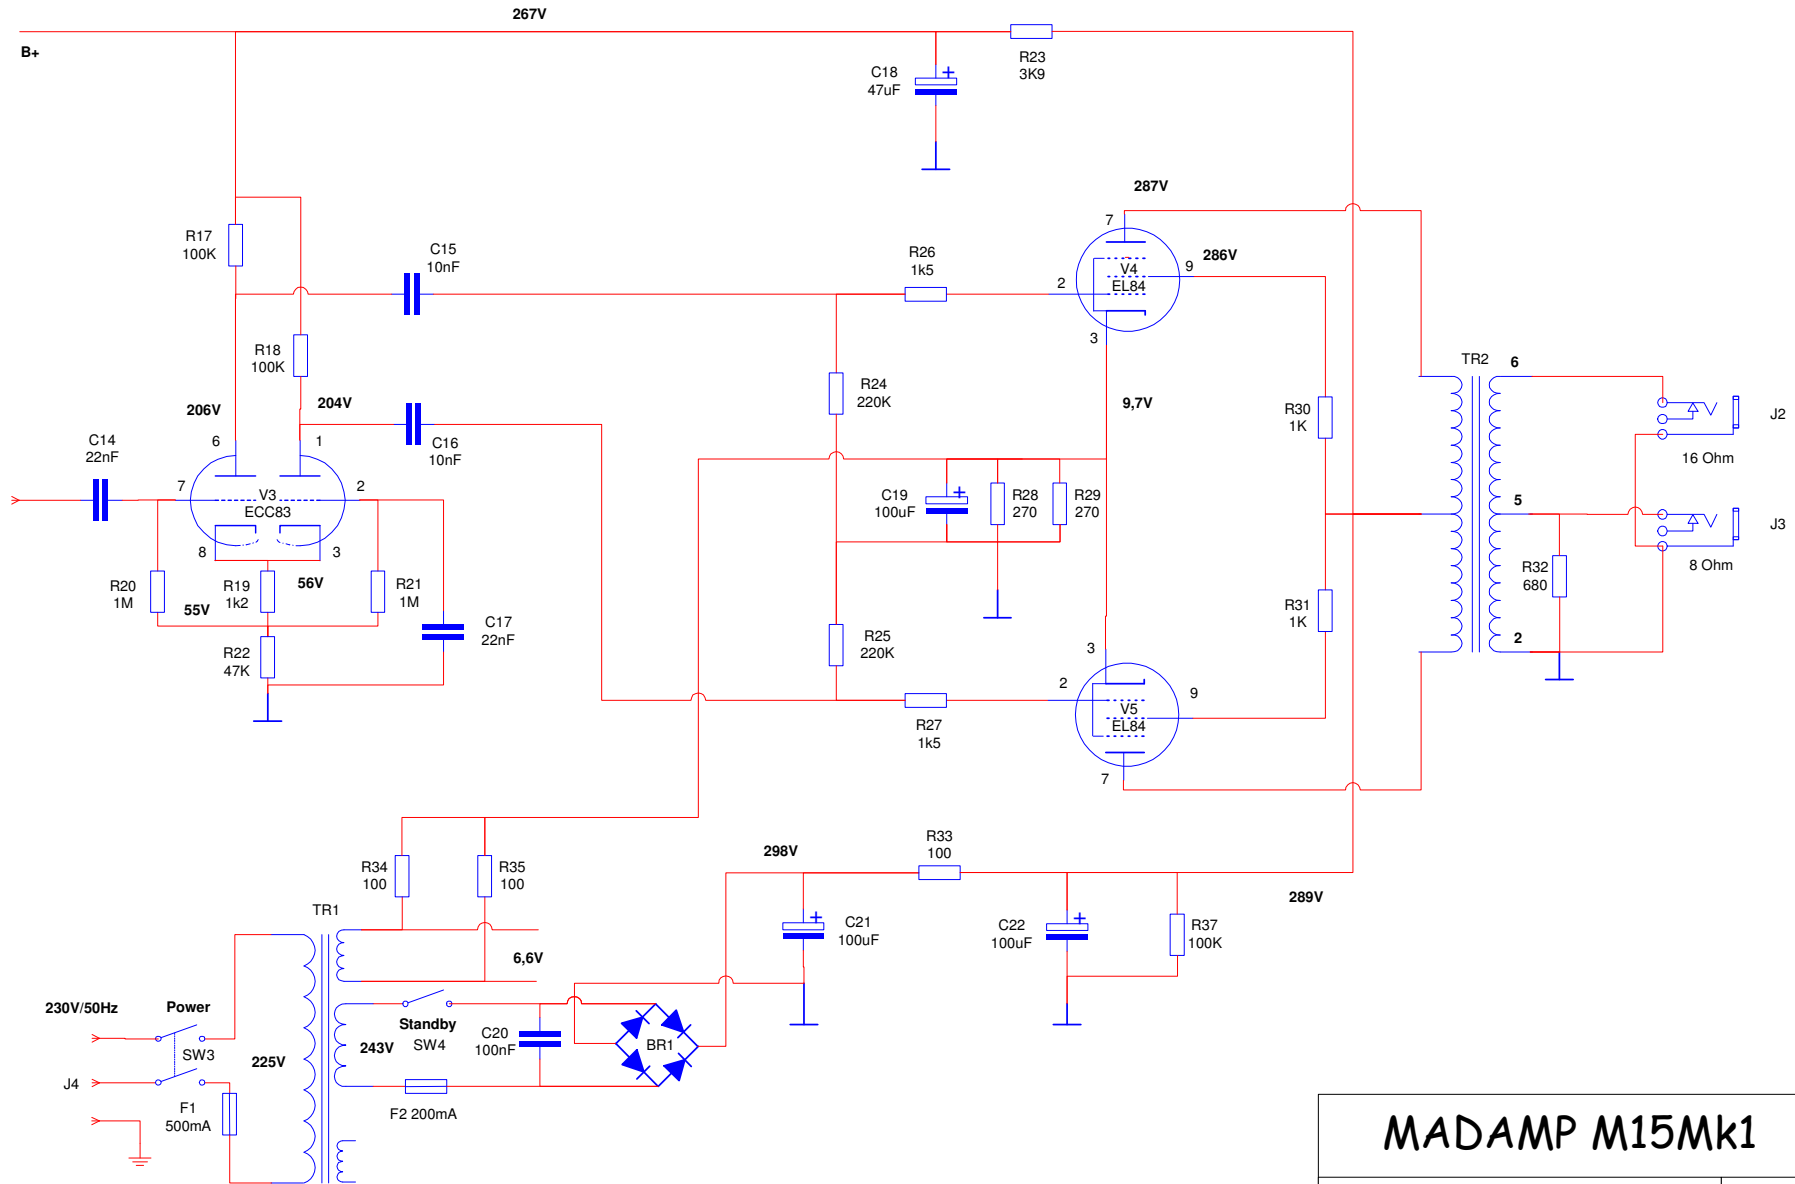

<h1>MADAMP M15Mk1</h1>	
	28.05.06
2 Channel british Preamp	
COPYRIGHT MADAMP / Martin Adams 2006	
Rev 2.5	Sheet 1 of 2

All Voltages measured with respect to ground (except heater voltage) at No-Load Conditions, Voltages may vary +/- 5%

MADAMP M15Mk1	
28.06.06	
Power Amp & Supply 15W	
COPYRIGHT MADAMP / Martin Adams 2006	
Rev 2.5	Sheet 2 of 2

- White Signal
- Black Cathode
- Blue Anode
- Green Ground
- Red/White Heating
- Grey Shielded
- Yellow Power

MADAMP M15Mk1	
2 Channel 15W Amplifier	28.05.2006
COPYRIGHT MADAMP / Martin Adams 2006	
Layout Plan	
Rev 2.5	Seite 1 of 1

all numbers in mm

MADAMP M15Mk1	
2 Channel 15W Amp	28.05.2006
COPYRIGHT MADAMP / Martin Adams 2006	
Drilling Plan	
Rev 2.5	Seite 1 von 1